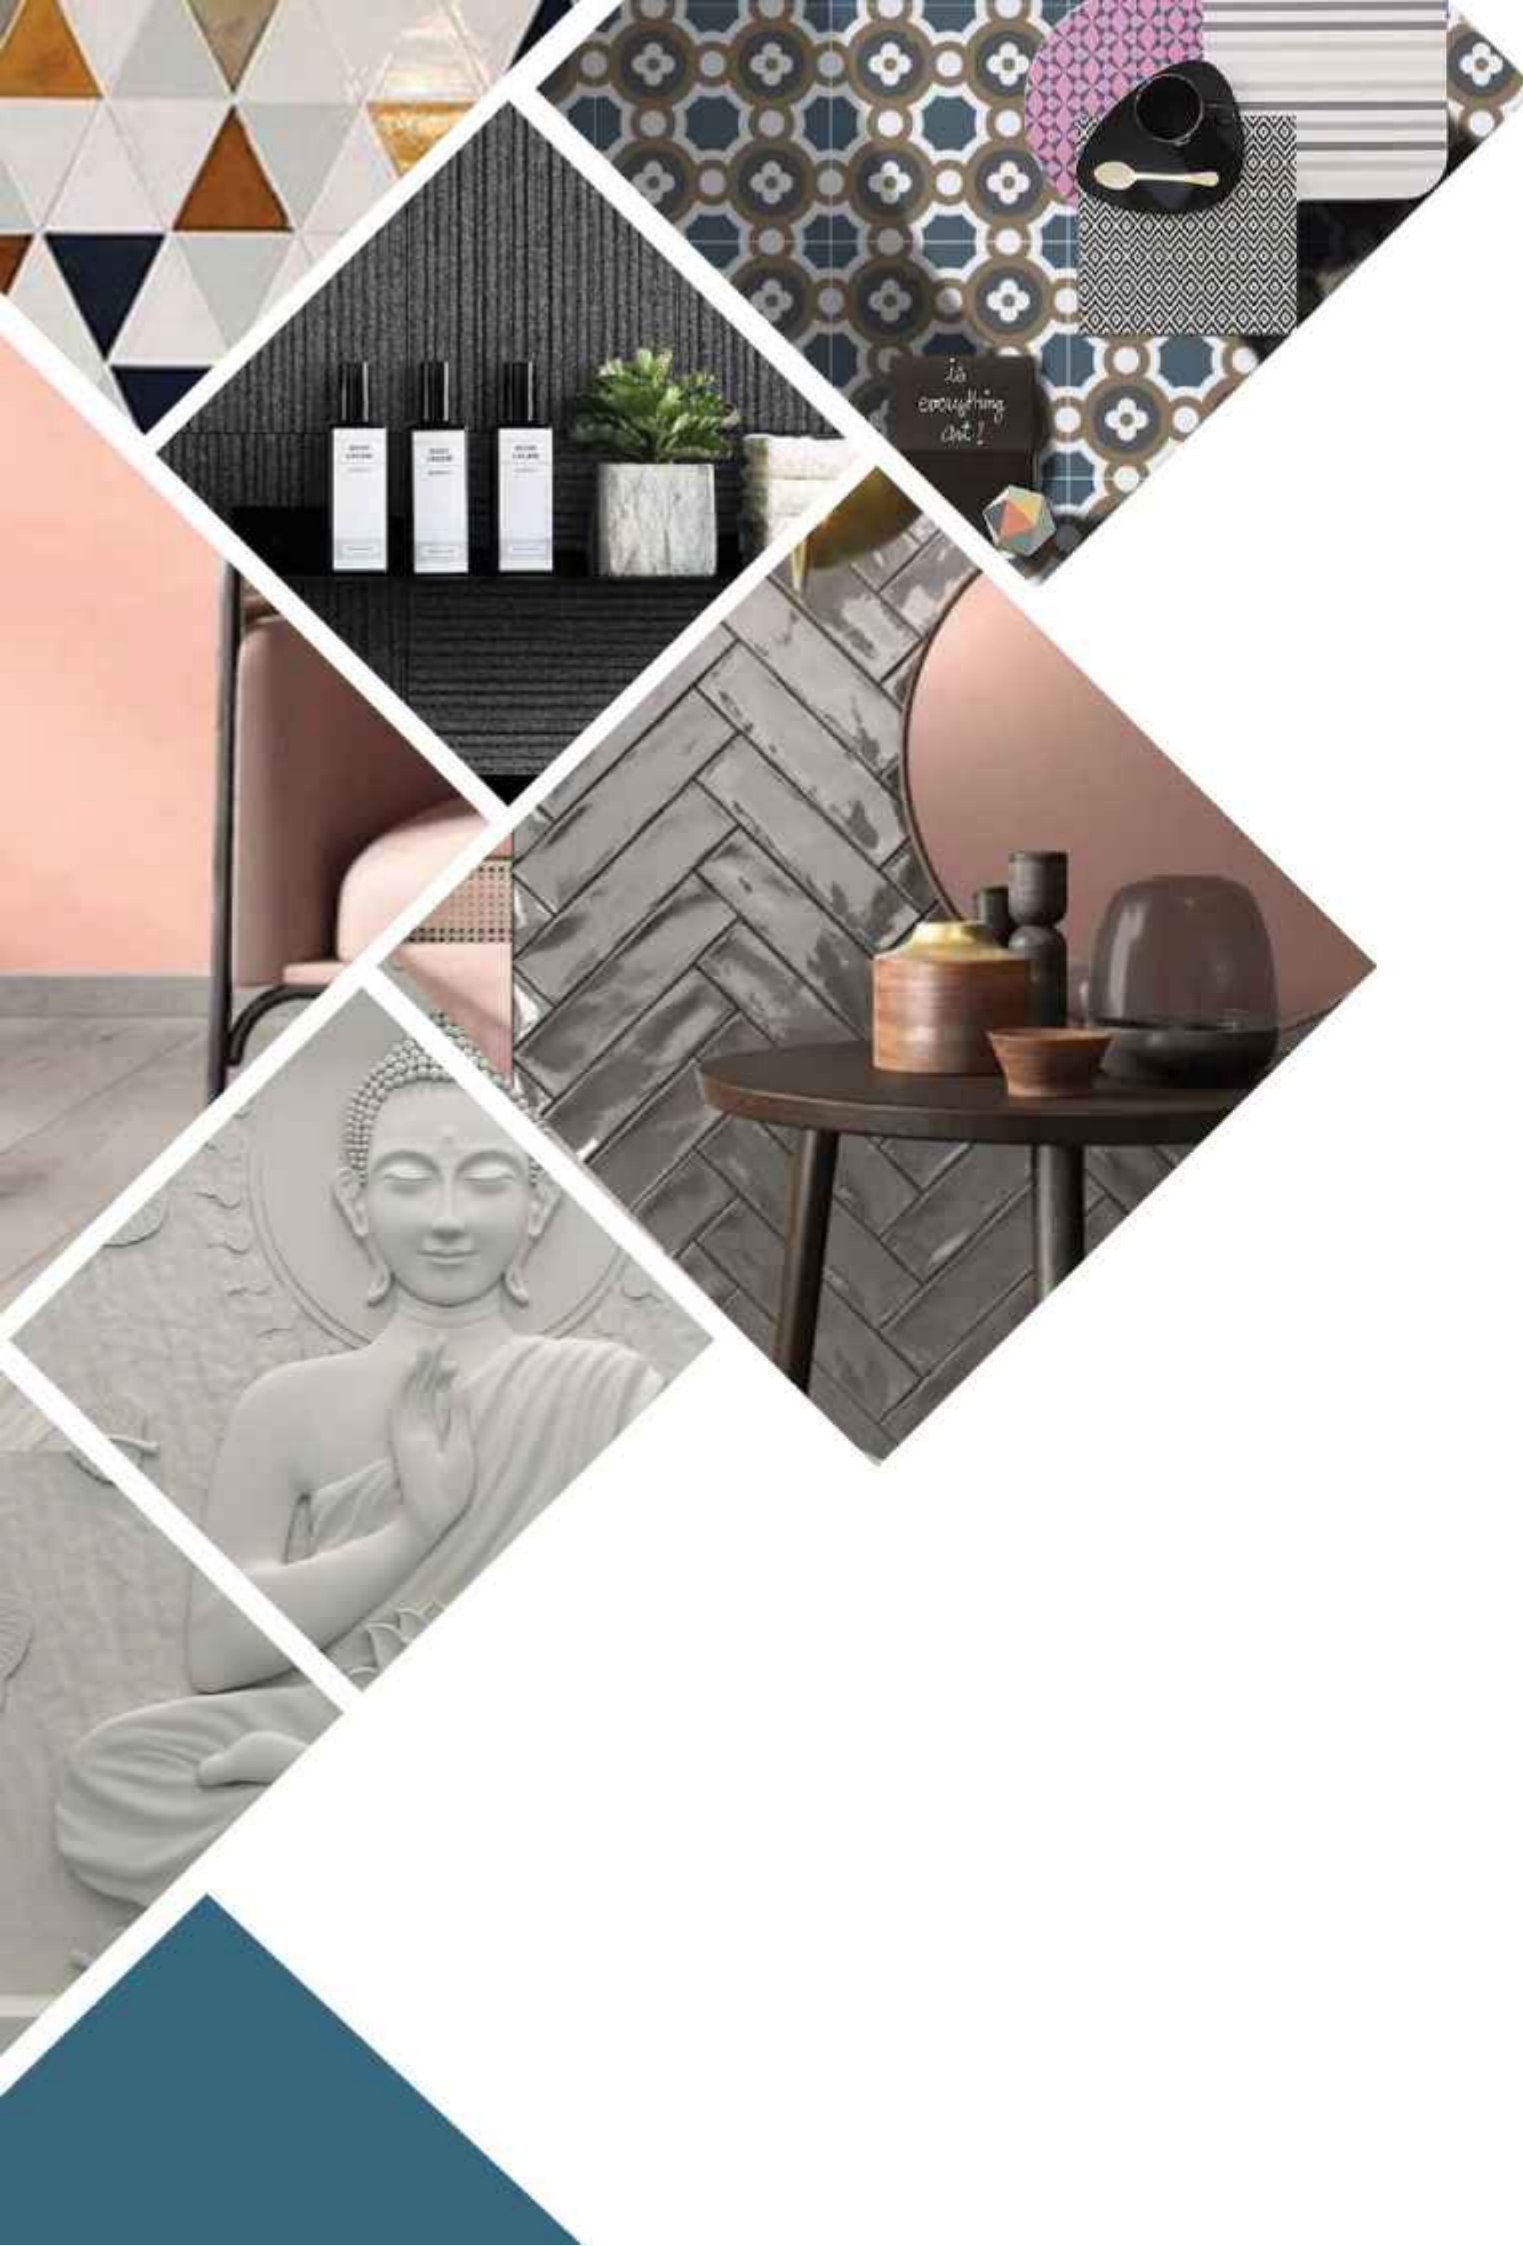

WALL GREY | Size 8"x8"

THE STONE PEOPLE

D - 200, Marble Market,
Mansarovar Garden,
New Delhi - 110015.
INDIA.

+91 11 2511 1111 | +91 98739 39391
stonepeopleindia@gmail.com

www.thestonepeople.in