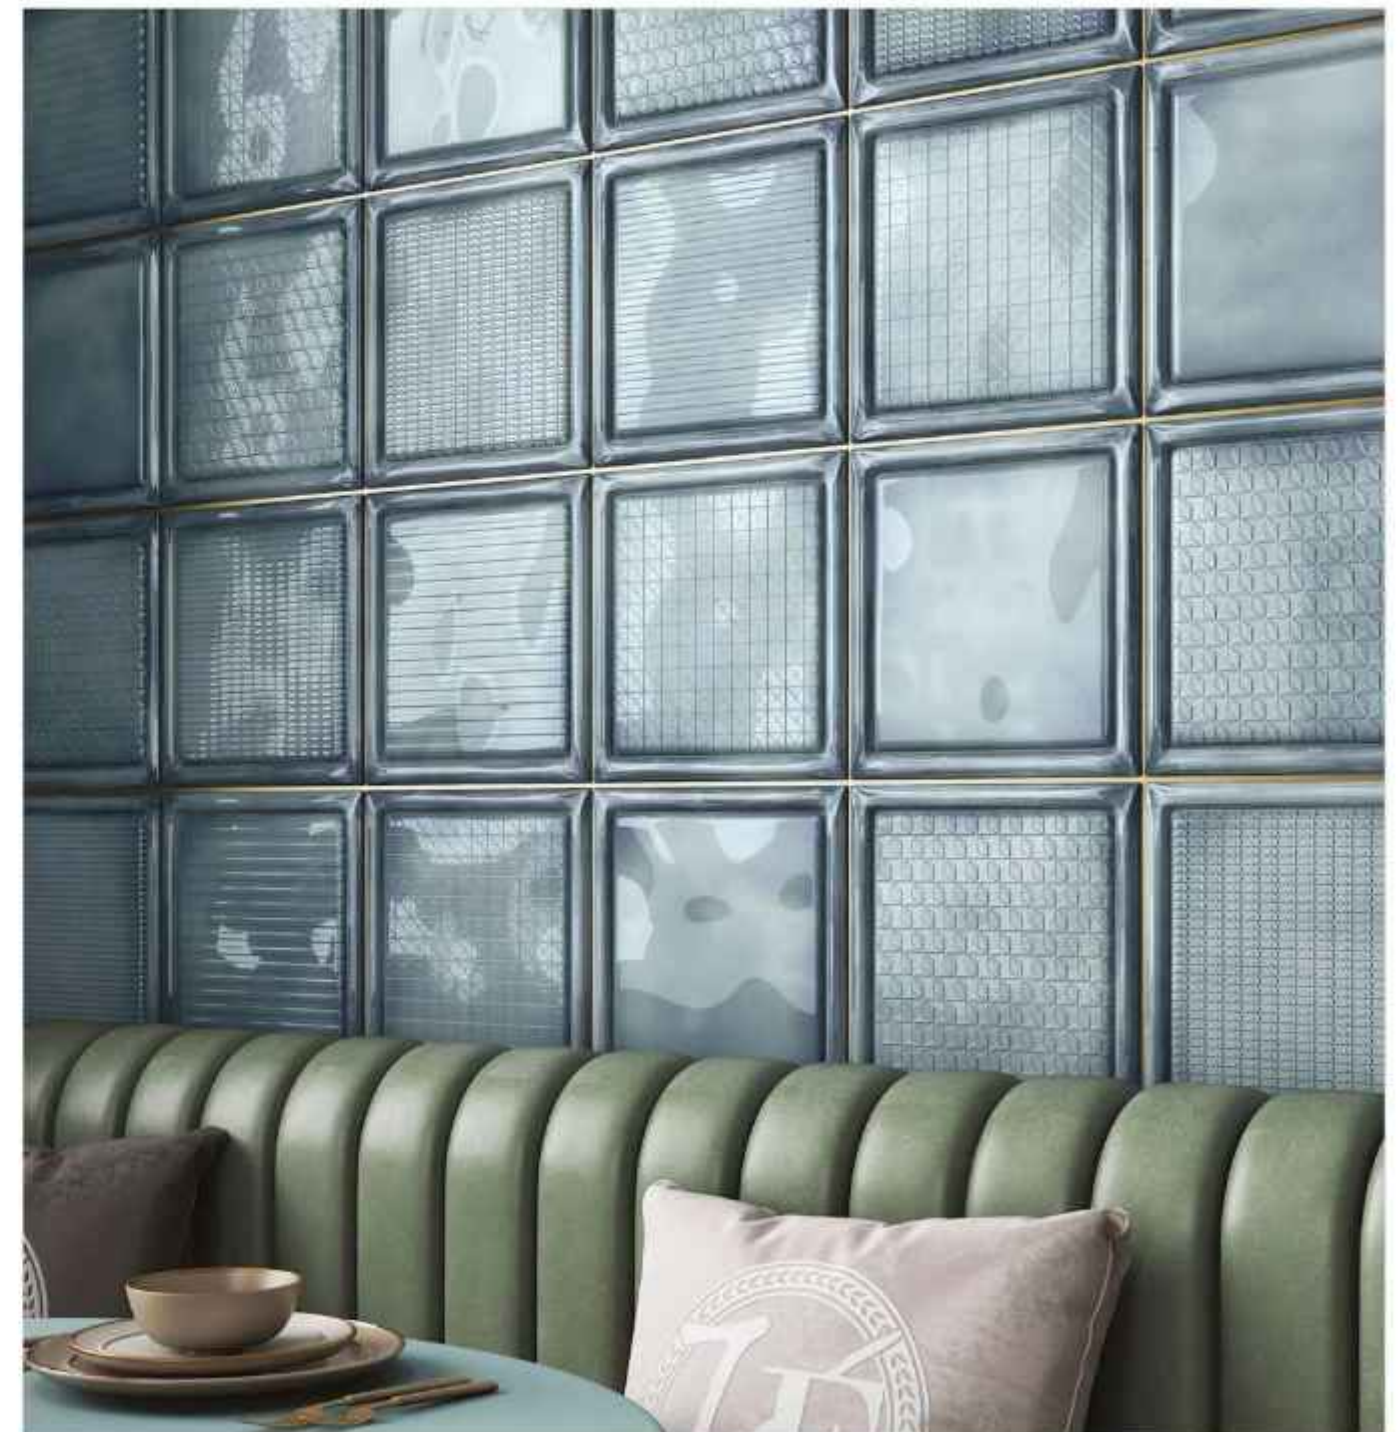

Size	Surface	Phases	Pieces	Coverage	Weight
8"x8"	Gloss	24	25	Area / Box	/Box
				10.76 sq.ft.	13.50 kgs

WALL: AQUA | Size: 8"x8"

BEYOND ORDINARY BEAUTY

OLTRE LA BELLEZZA ORDINARIA

use for
OUTDOOR

Aqua Frame