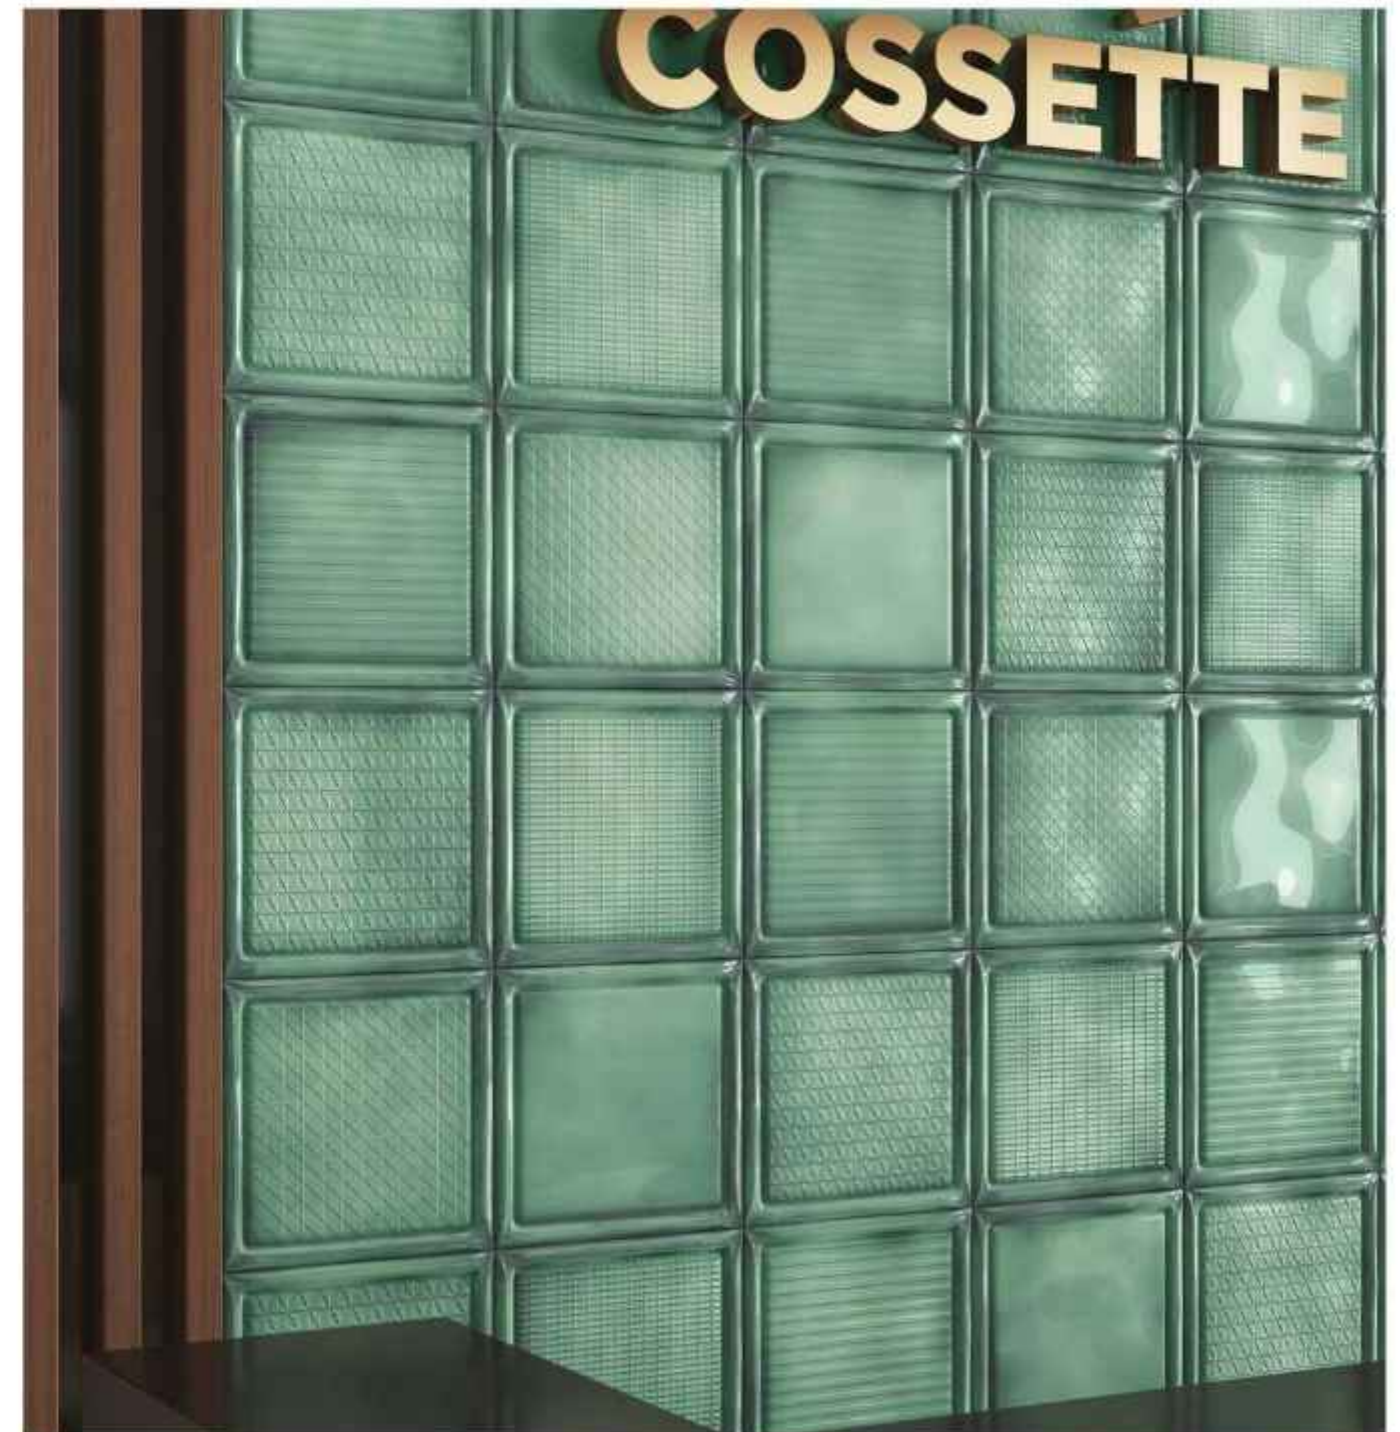

ADD THE ART OF NATURAL

AGGIUNGI L'ARTE DEL NATURALE

use for
RECEPTION

Green

PACKING					
Size	Surface	Phases	Pieces	Coverage Area / Box	Weight
8"x8"	Gloss	24	25	10.76 sq.ft.	13.50 kgs