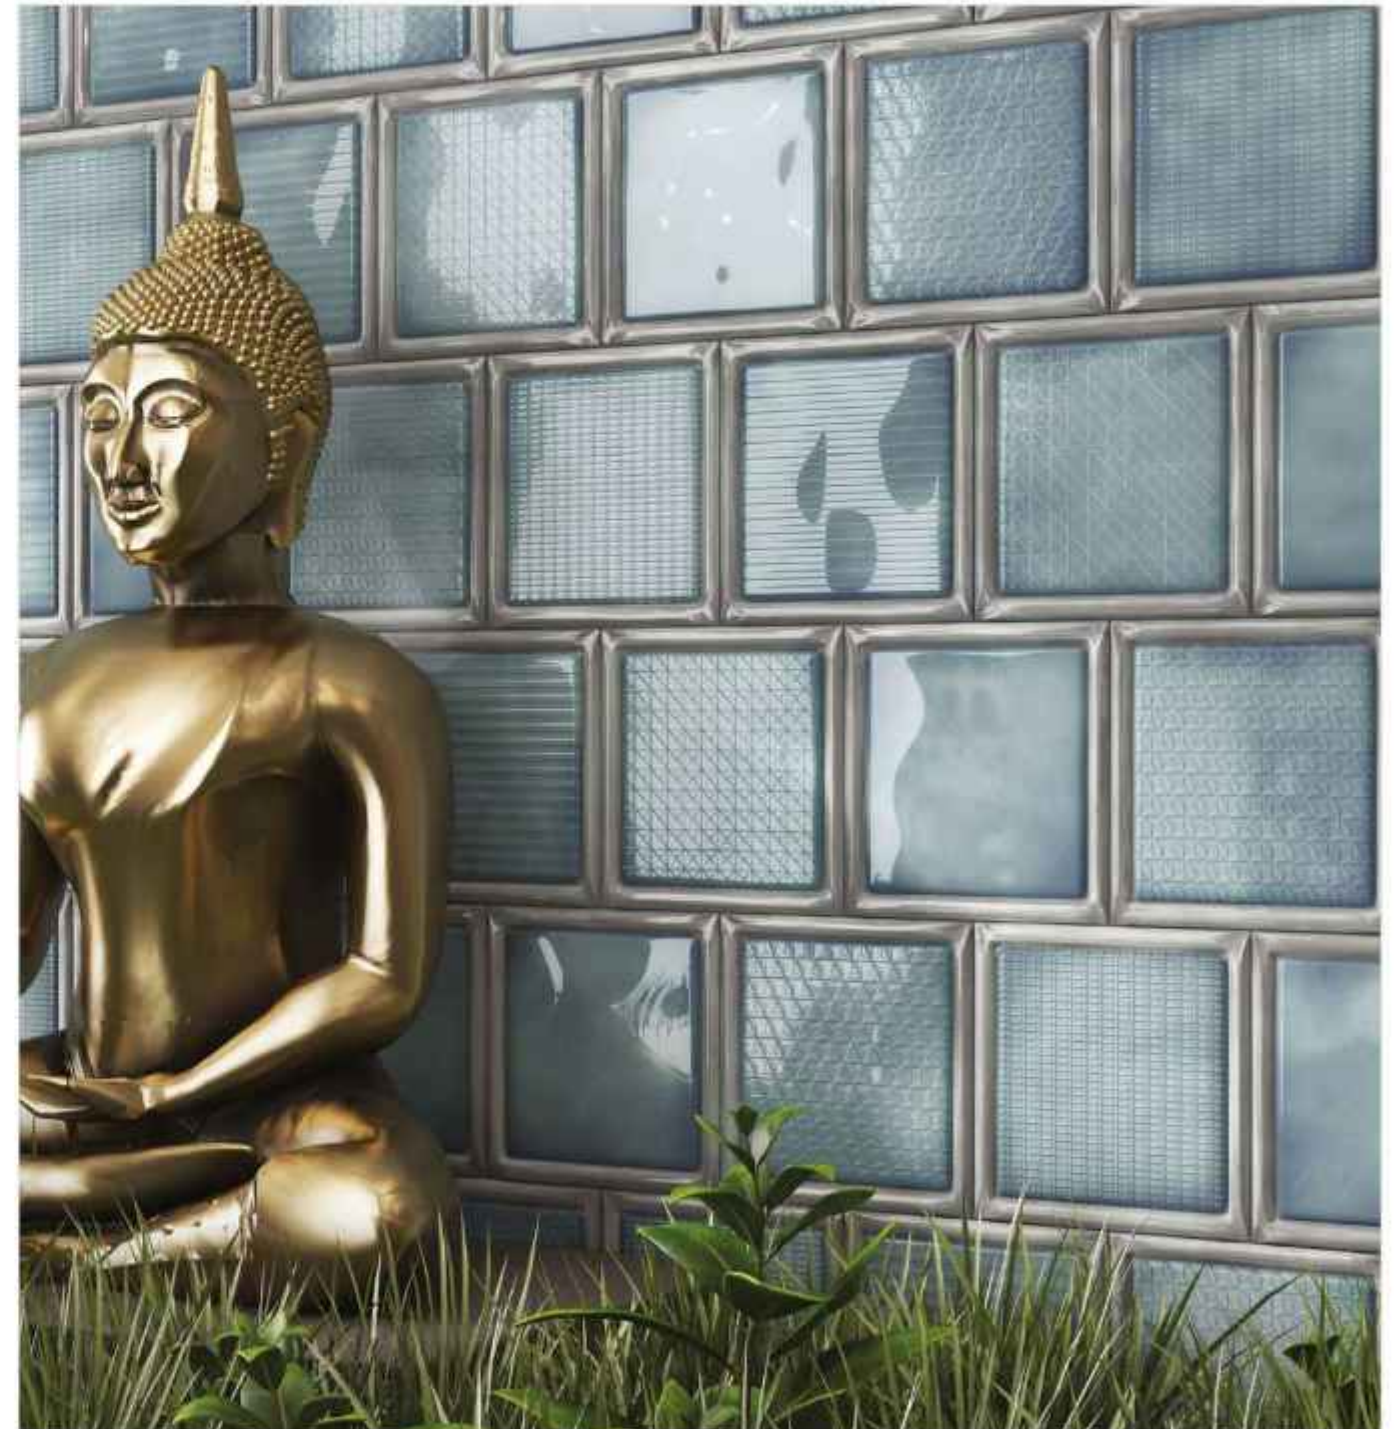

BEYOND ORDINARY BEAUTY

OLTRE LA BELLEZZA ORDINARIA

use for
OUTDOOR

PACKING

Size	Surface	Phases	Pieces	Coverage Area /Box	Weight /Box
8"x8"	Gloss	24	25	10.76 sq.ft.	13.50 kgs