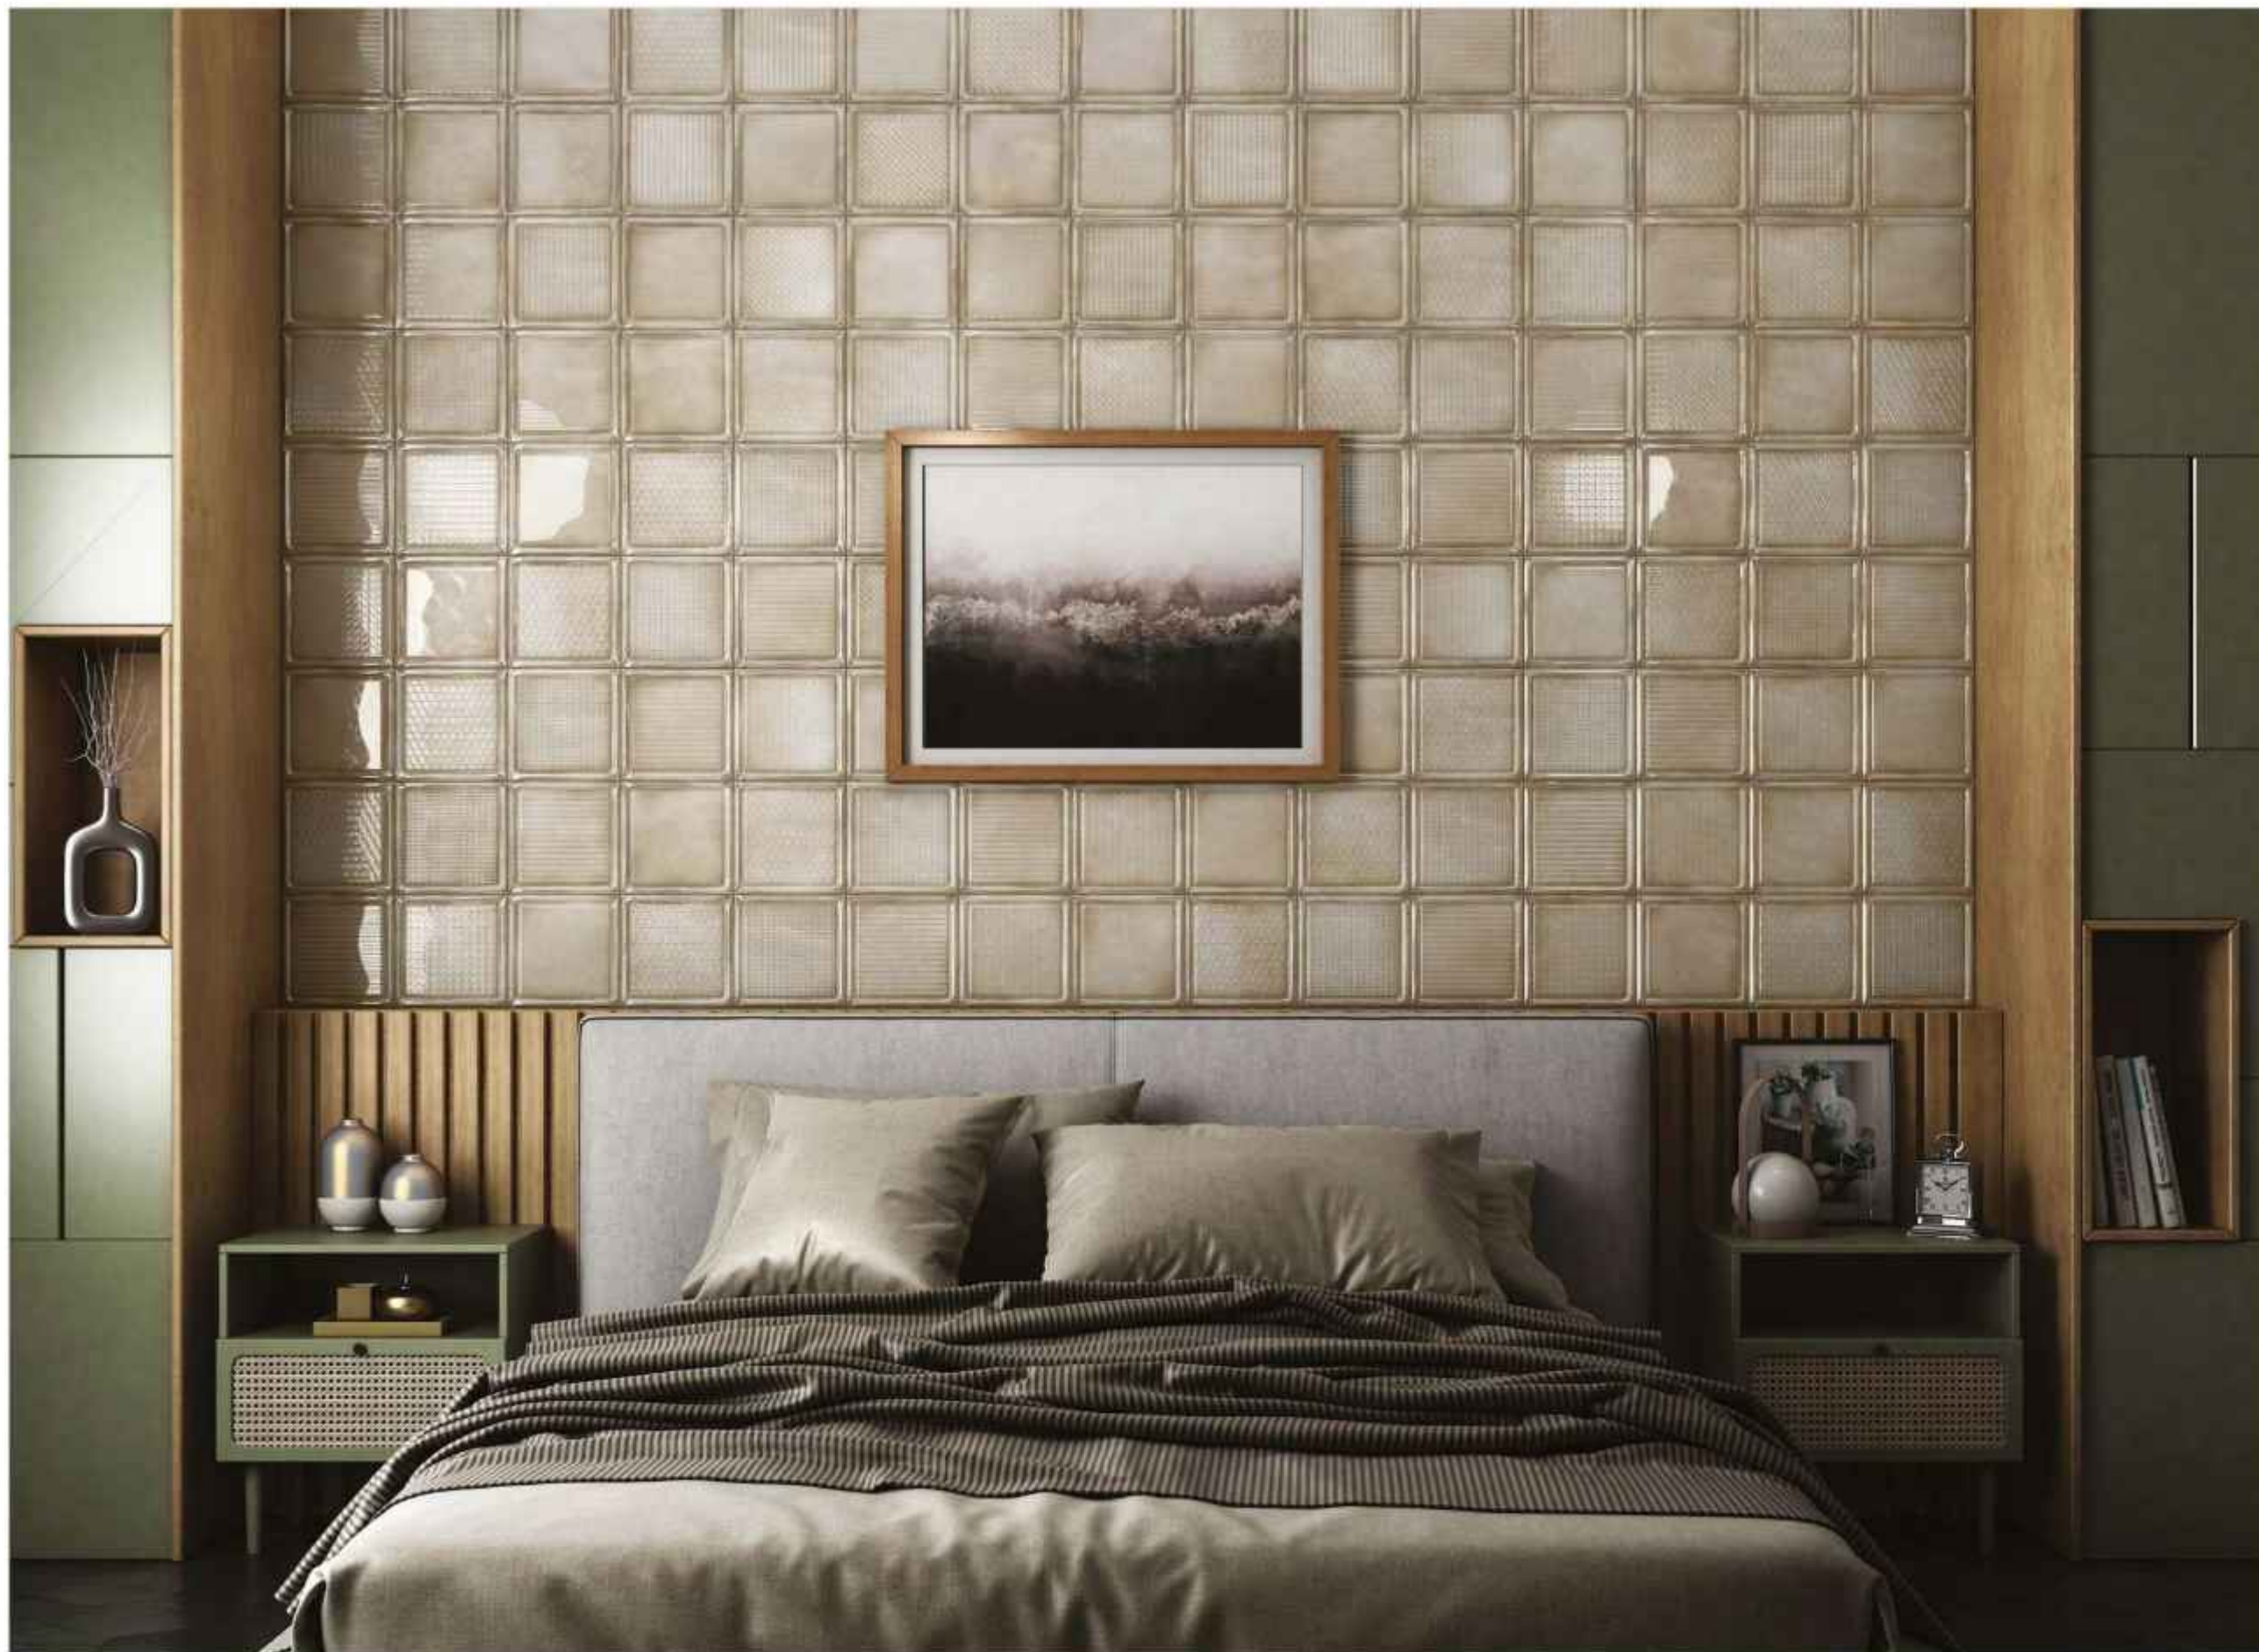

Size	Surface	Phases	Pieces	Coverage	Weight
8"x8"	Gloss	24	25	Area / Box	/Box
				10.76 sq.ft.	13.50 kgs

WALL: AQUA | Size: 8"x8"

BEYOND ORDINARY BEAUTY

OLTRE LA BELLEZZA ORDINARIA

use for
OUTDOOR

Aqua Frame

PACKING

Size	Surface	Phases	Pieces	Coverage Area /Box	Weight /Box
8"x8"	Gloss	24	25	10.76 sq.ft.	13.50 kgs

WALL AQUA FRAME | Size 8"x8"

COLORSOFTHE TRUST

I COLORI DELLA FIDUCIA

use for
BEDROOM

PACKING

Size	Surface	Phases	Pieces	Coverage Area/Box	Weight /Box
8"x8"	Gloss	24	25	10.76 sq.ft.	13.50 kgs