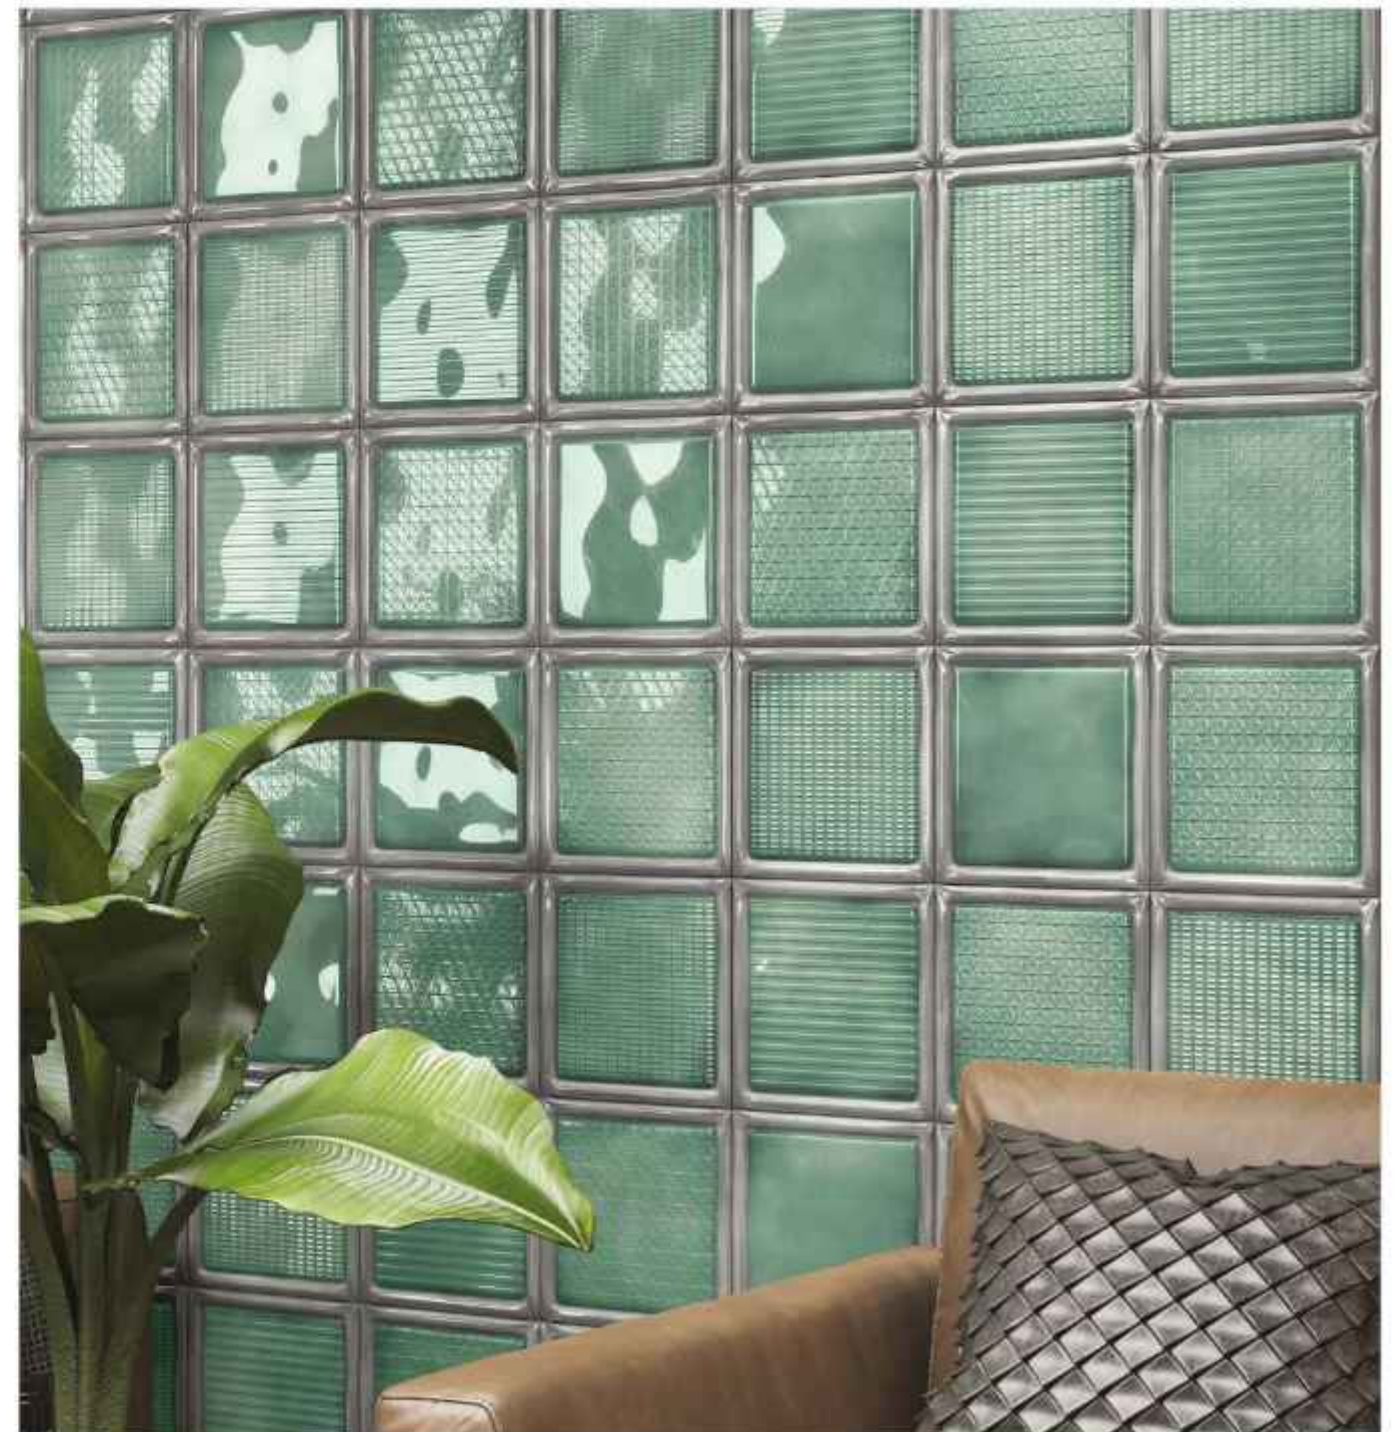

WALL GREEN | Size 8"x8"

INSPIRING COLOR GRACE

ISPIRARE LA GRAZIA DEL COLORE

use for:
BAR

Green Frame

PACKING					
Size	Surface	Phases	Pieces	Coverage Area/ Box	Weight /Box
8"x8"	Gloss	24	25	10.76 sq.ft.	13.50 kgs

WALL: GREEN FRAME | Size 8"x8"

THE SUBTLE ART OF LUXURY

LA SOTTILE ARTE DEL LUSO

use for
DRESSING AREA

Orey

PACKING						
Size	Surface	Phases	Pieces	Coverage	Weight	
8"x8"	Gloss	24	25	Area/Box	/Box	
				10.76 sq.ft.	13.50 kgs	