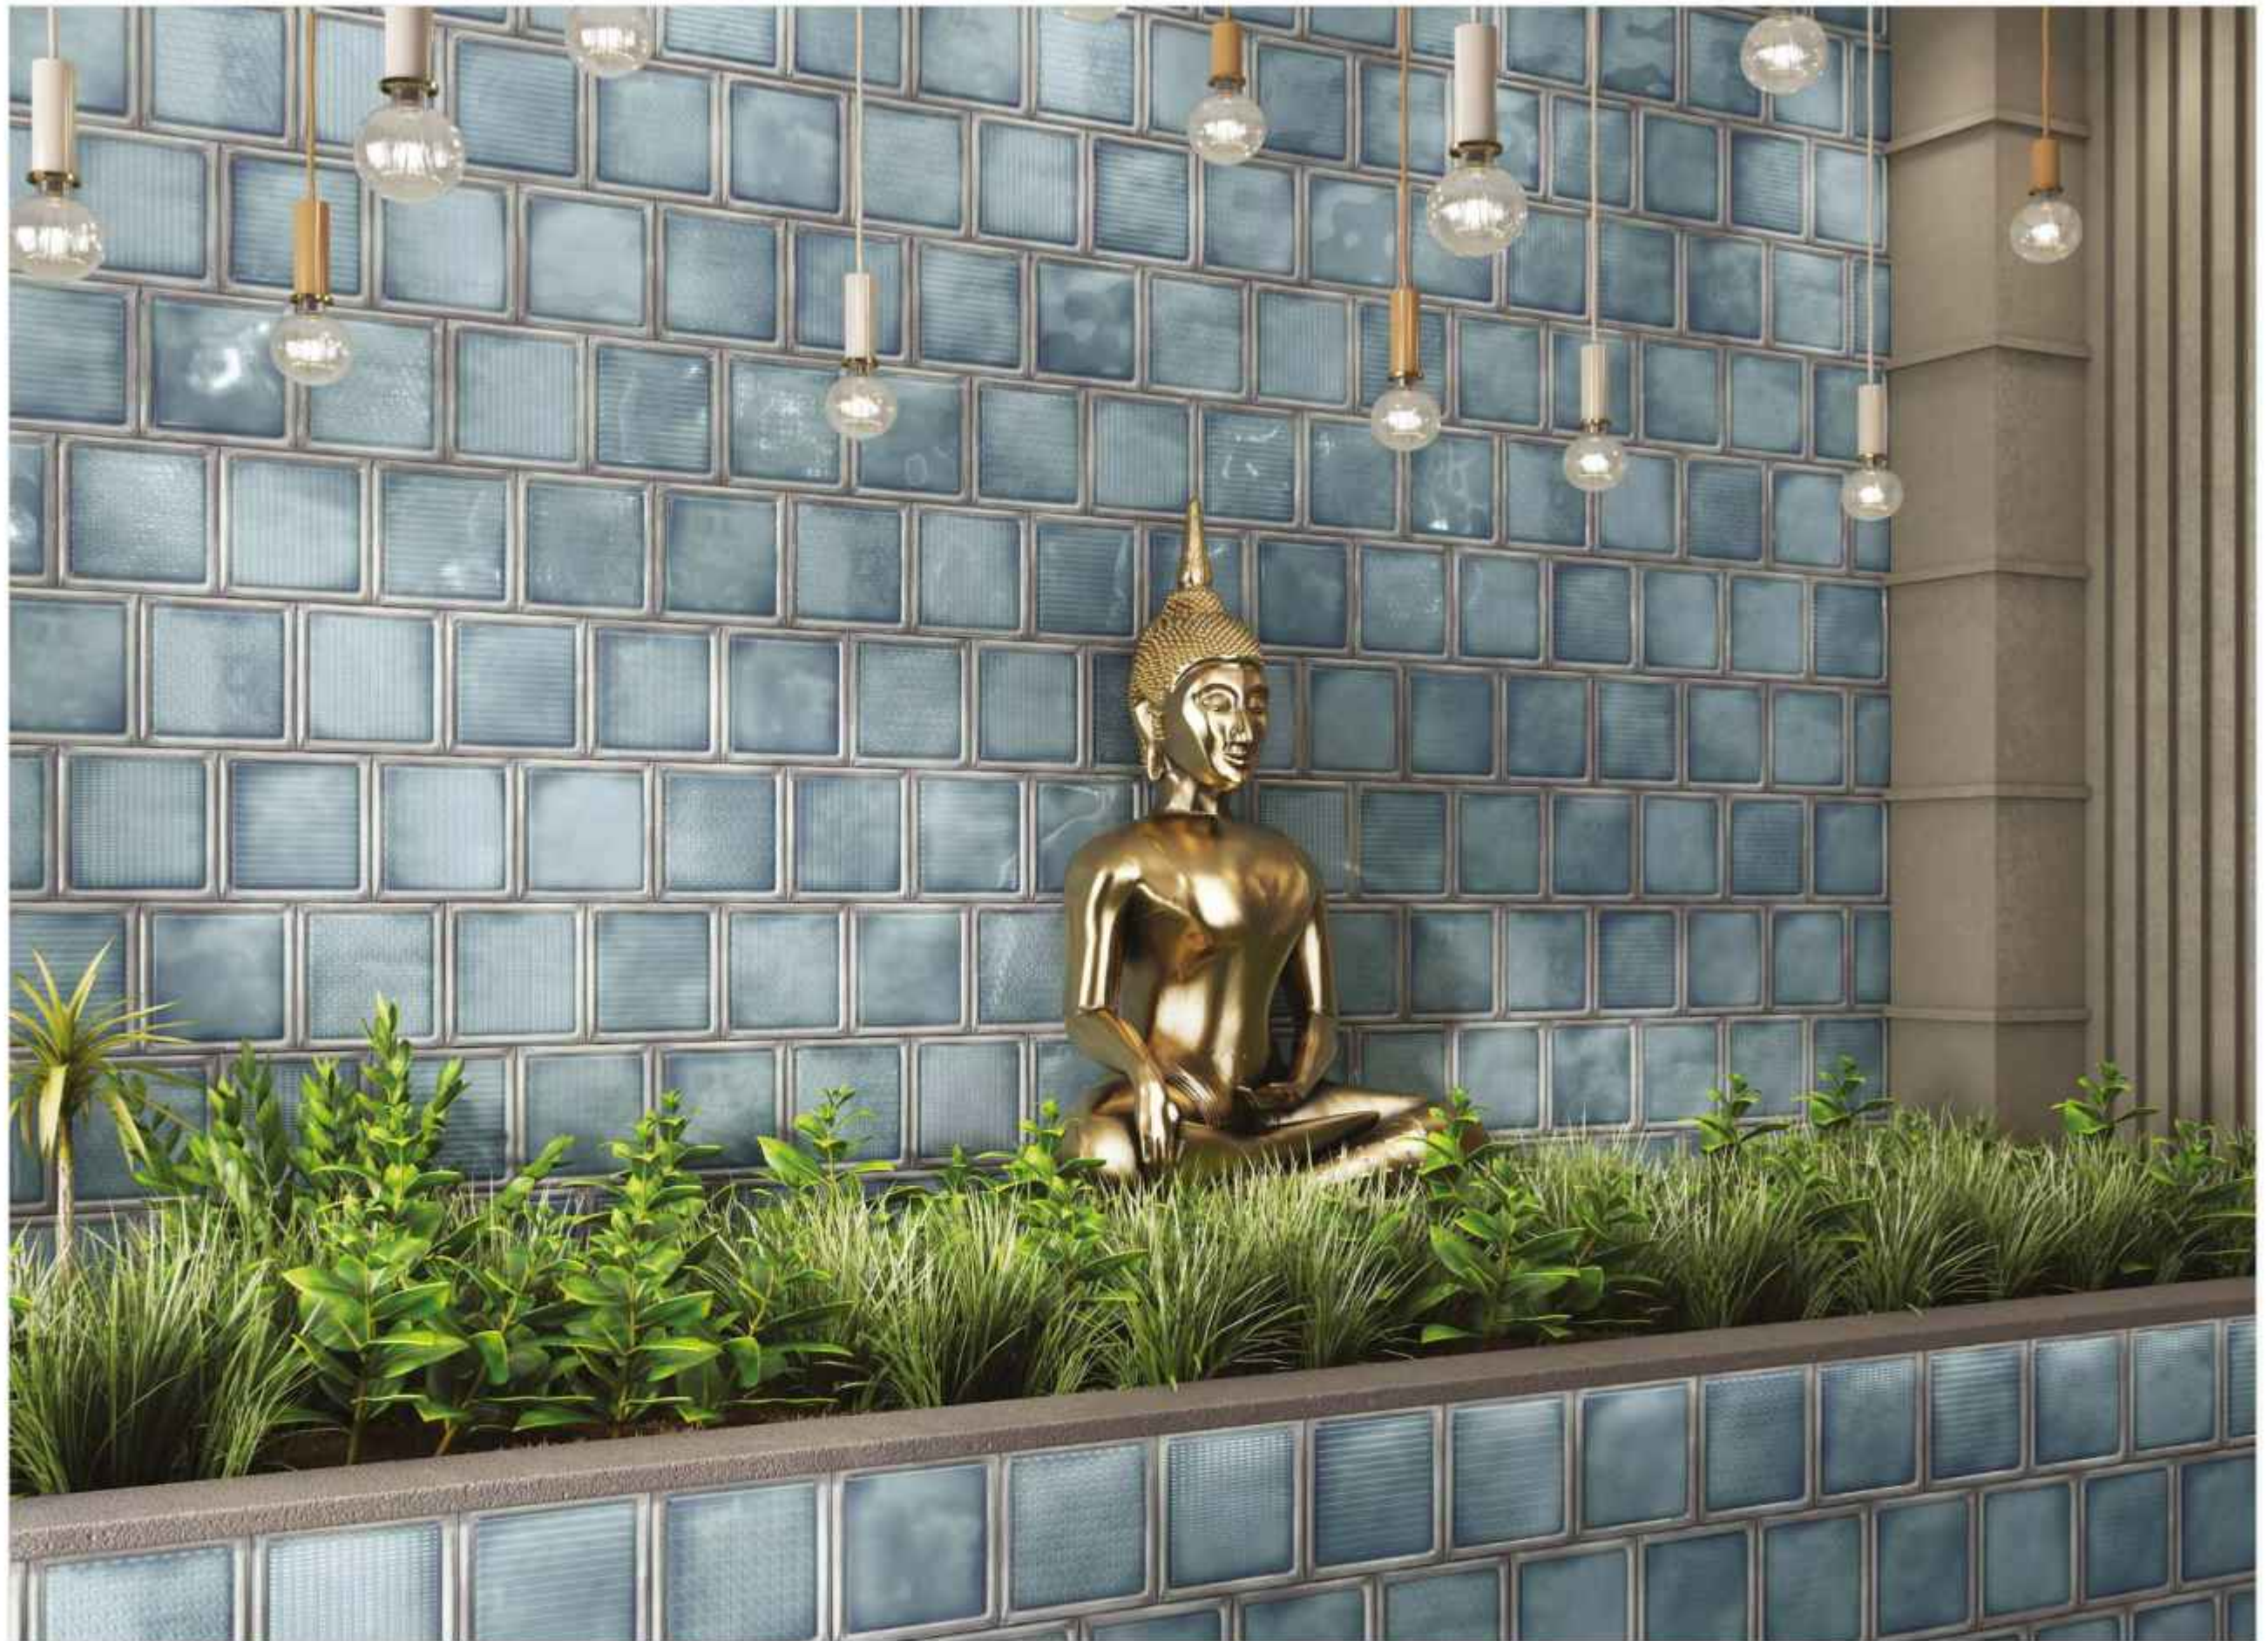

WALL AQUA FRAME | Size 8"x8"